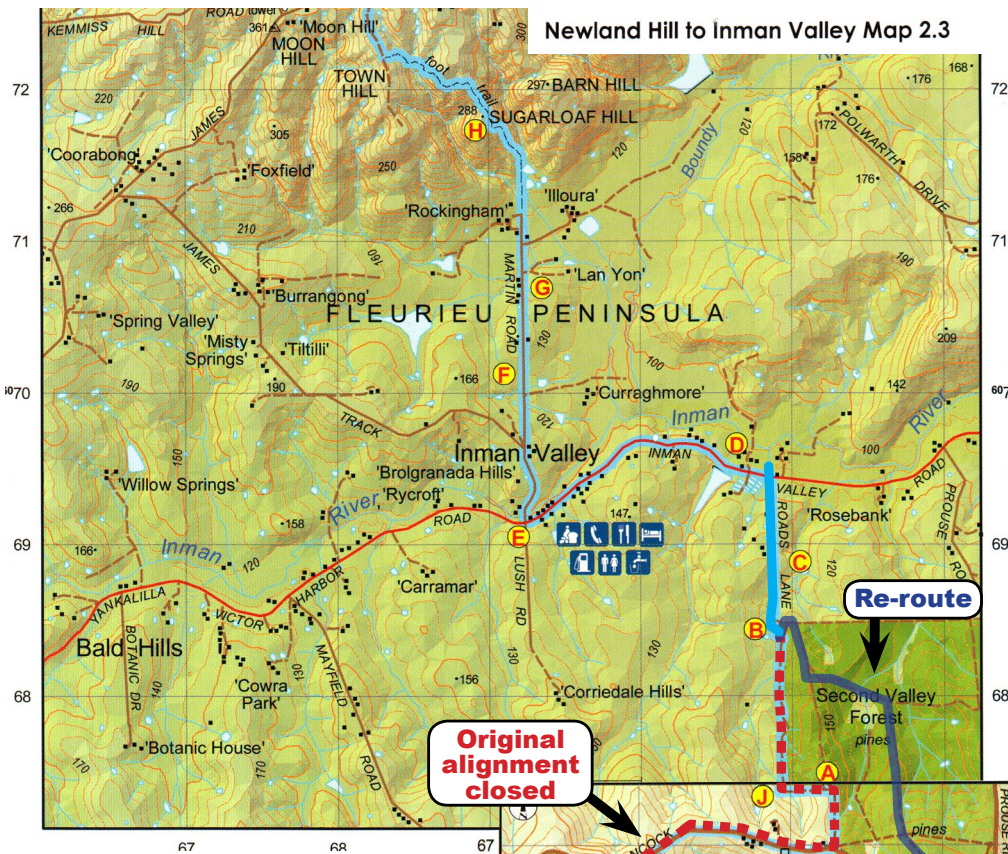

Newland Hill to Inman Valley Map 2.3

Printed to 1:50 000 scale (same as official guidebooks)
when the below box is exactly 2cm wide

Newland Hill to Inman Valley Map 2.2