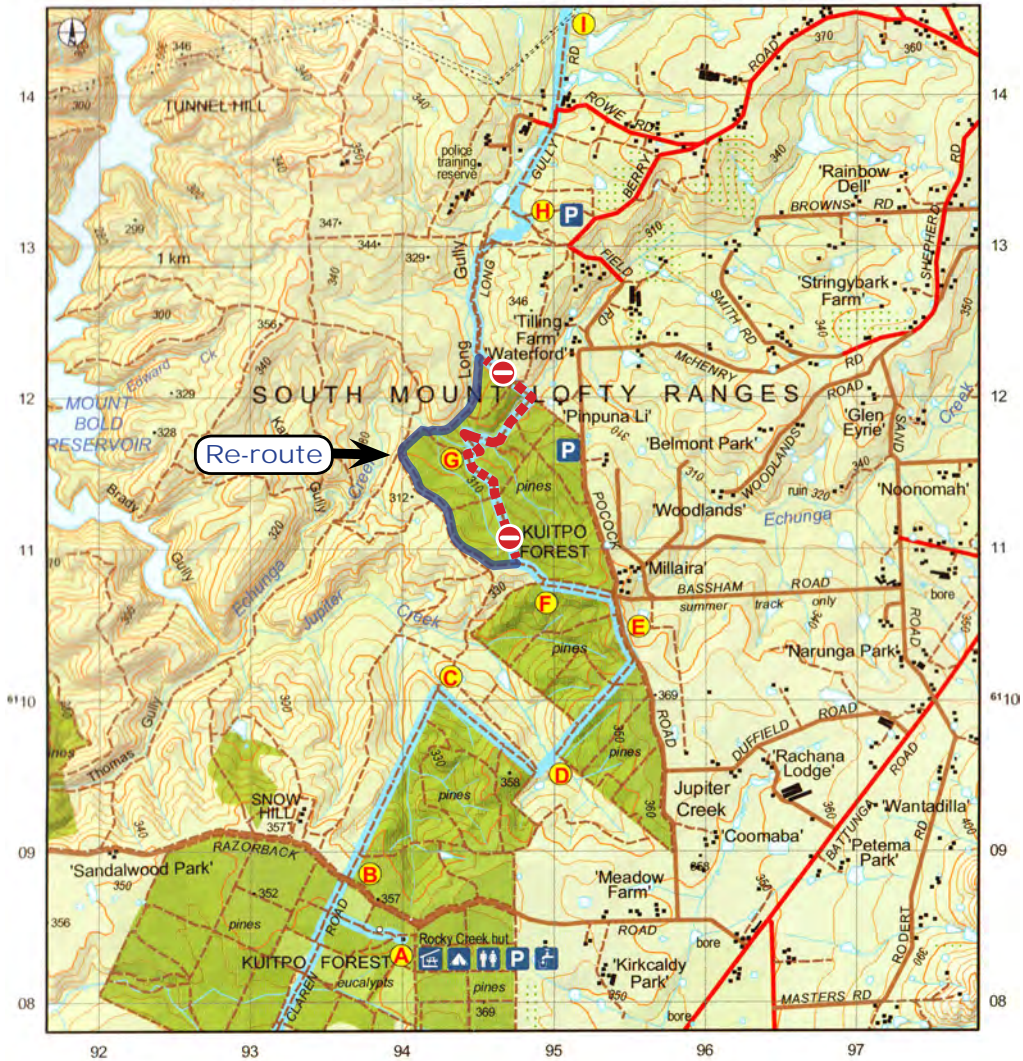

Kuitpo Forest (Rocky Creek Hut camp site) to Mylor Map 3.1

Printed to 1:50 000 scale (same as official guidebooks)  
 when the below box is exactly 2cm wide

0 2cm 10cm