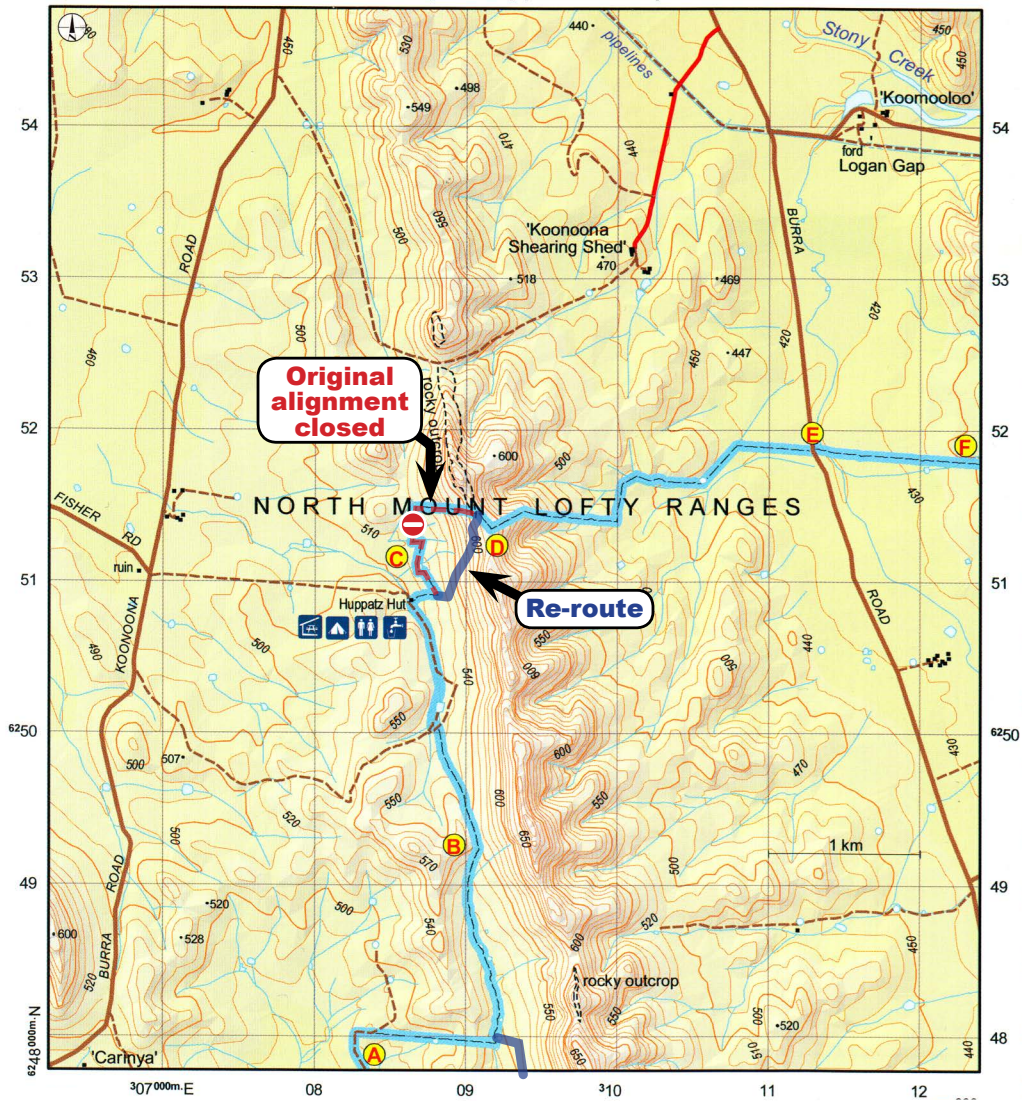

### Webb Gap to Huppatz Hut Map 5.9

Printed to 1:50 000 scale (same as official guidebooks)  
when the below box is exactly 2cm wide