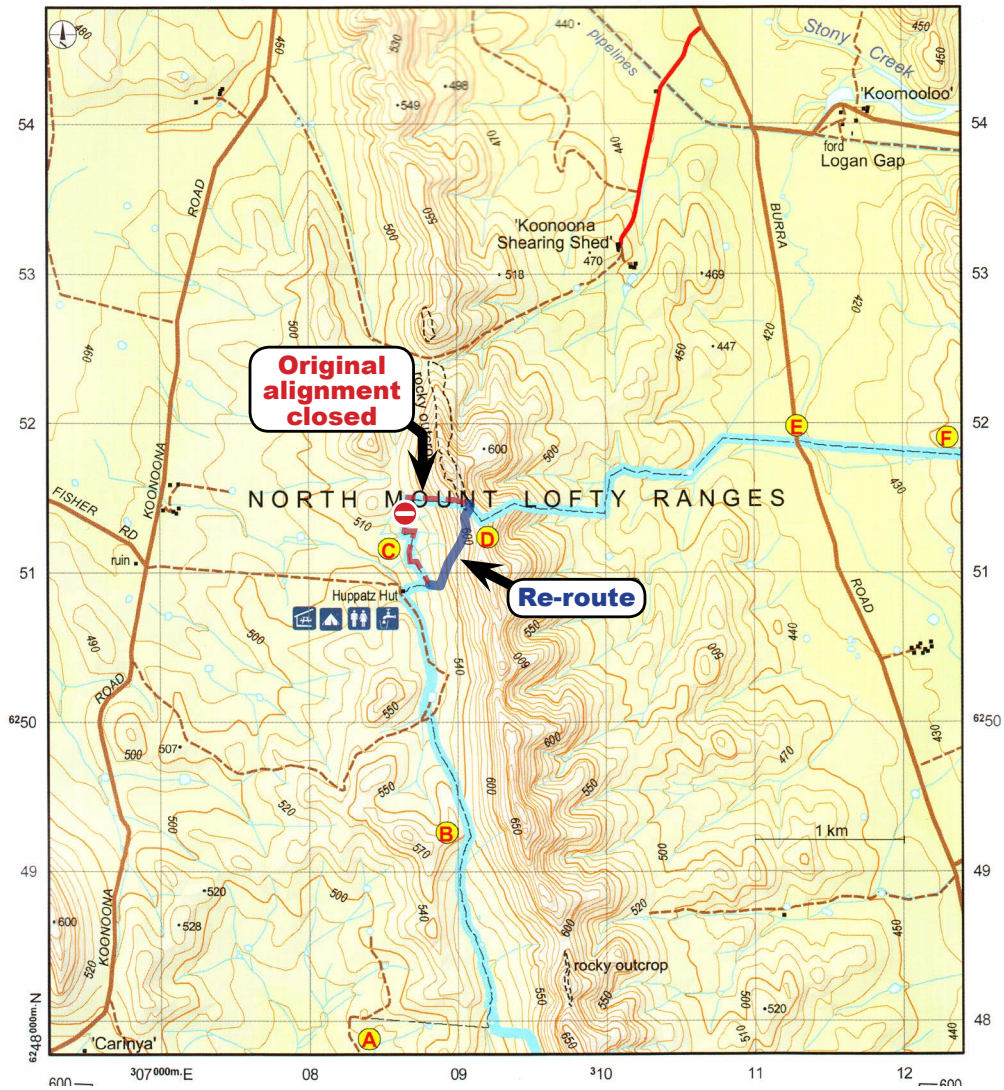

Webb Gap to Huppatz Hut Map 5.9

Printed to 1:50 000 scale (same as official guidebooks)
when the below box is exactly 2cm wide