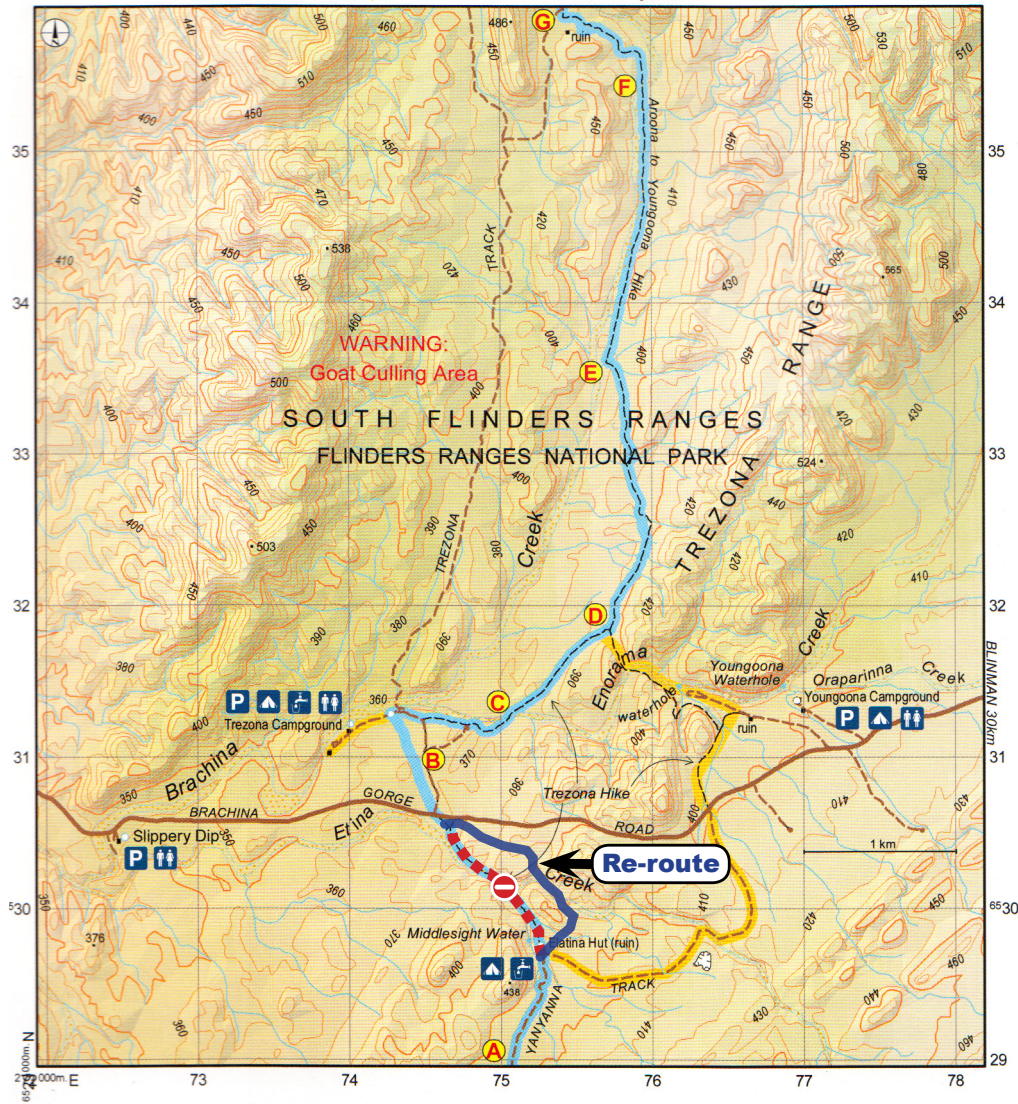

Yanyanna Hut to Aroona Map 6.5

Printed to 1:50 000 scale (same as official guidebooks)
when the below box is exactly 2cm wide

0	2cm	10cm
---	-----	------