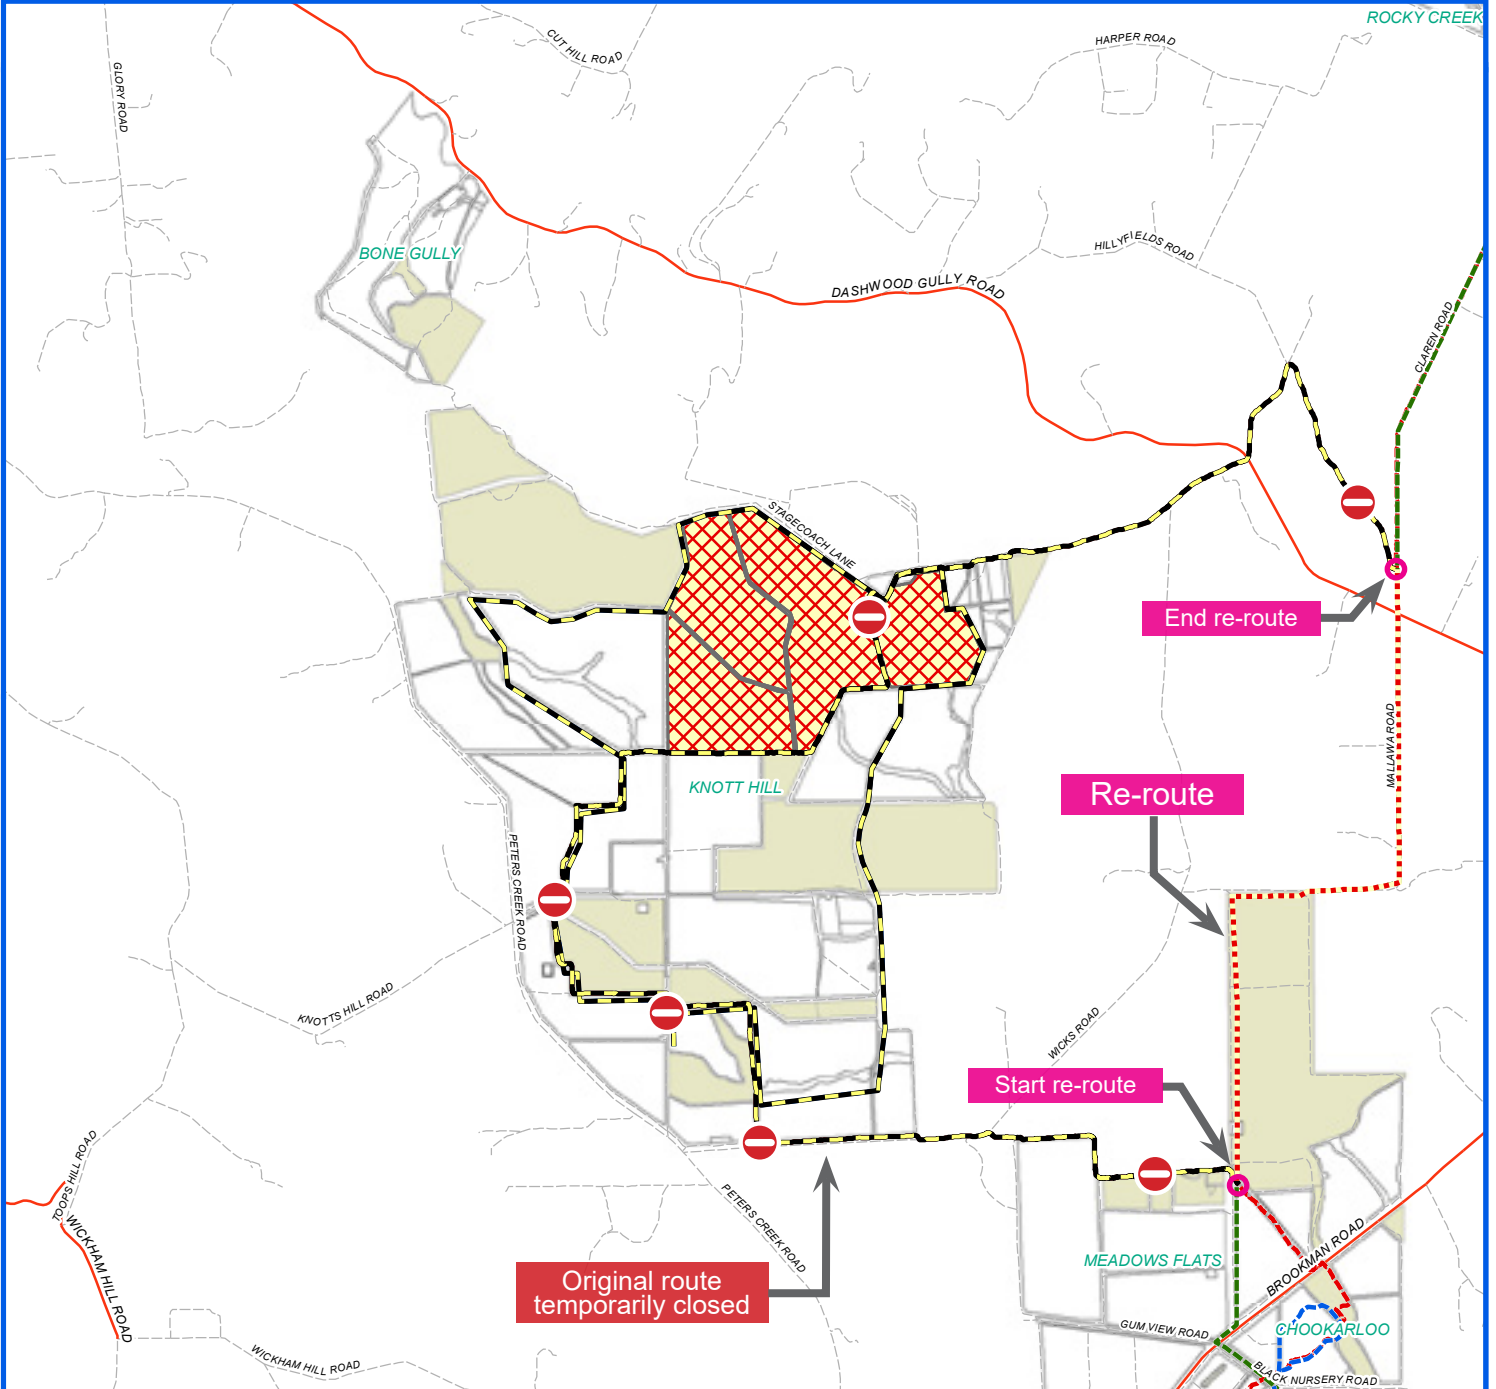

NOTICE

1. Major Road, Minor Road
   - Plantation, Native Forest
   - DEWNR Parks, SA Water (no entry)
   - Heysen Trail, Kidman Trail
   - Mawson Trail, ForestrySA Trails
   - Forest Information, Picnic Area
   - Camping, Huts
2. 0 0.5 1
   KM

Active Operations.
Restricted Access.

Section Closed

Trail Re-route

NO PUBLIC ENTRY INTO RESTRICTED ACCESS AREAS.
Operations may also be present in areas not displayed.
For your safety obey all forest signage.
The Forest Ranger may impose further conditions at any time.

For more information visit:
www.forestrysa.com.au

Updated Date: 10/10/2018