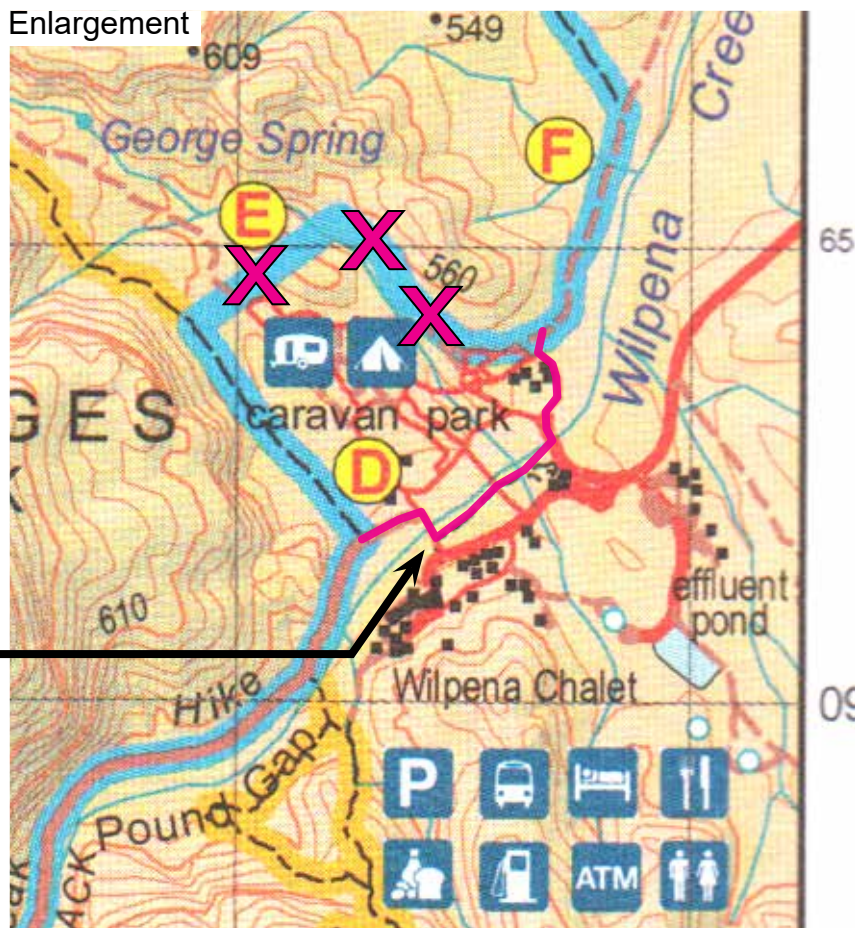

September 2020

2014 Northern Guidebook, Map 6.1

Re-Route near Wilpena Information Centre

The trail has been adjusted when passing the Wilpena Information Centre. The new 800m route avoids the 1.5km route around the resort and caravan park.

Wilpena Pound to Yanyanna Hut Map 6.1

Re-Reroute past Information Centre

Enlargement

Re-Reroute past Information Centre