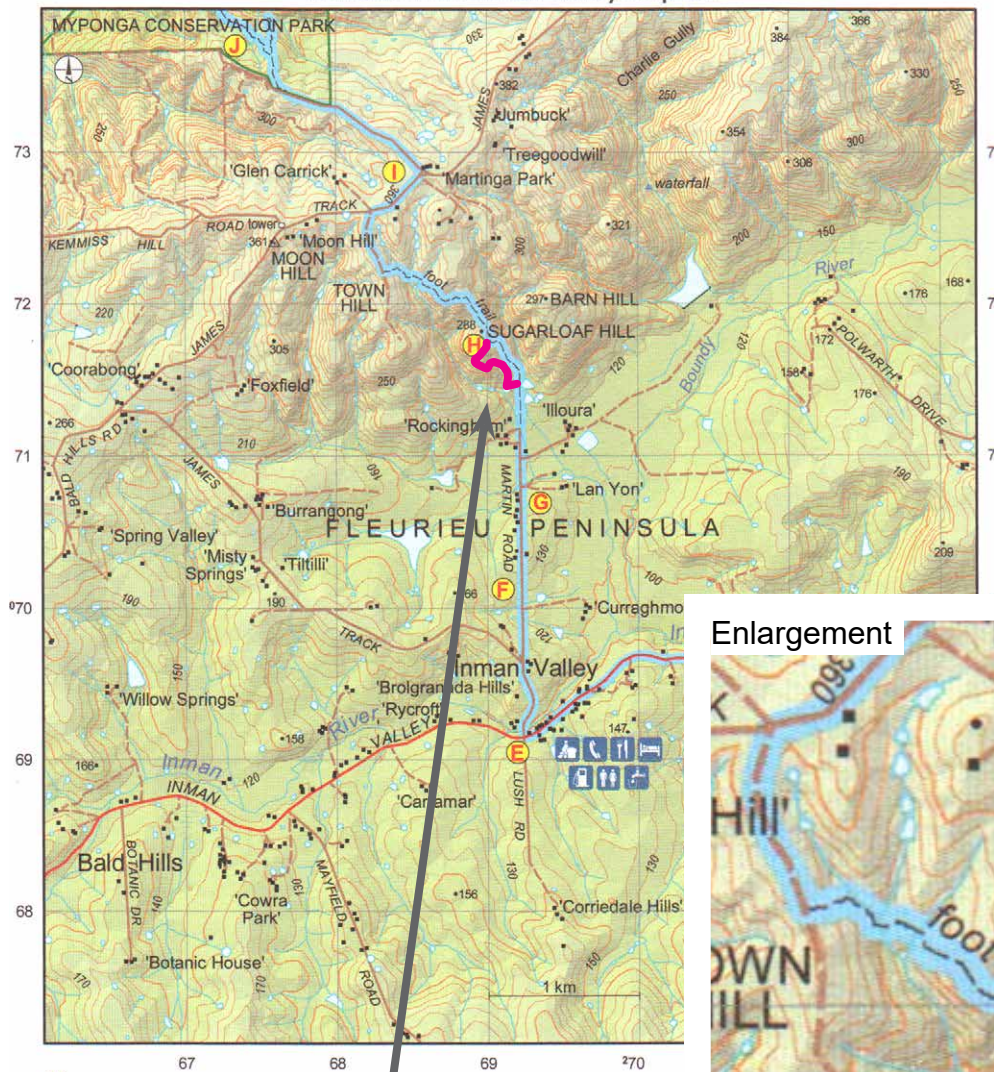

November 2020

2014 Southern Guidebook, Map 2.3

Re-route up The Sugarloaf, north of Inman Valley

A 600m re-route up The Sugarloaf, north of Inman Valley. An improved realignment was marked in November 2020.

Newland Hill to Inman Valley Map 2.3

Enlargement

600m Re-route