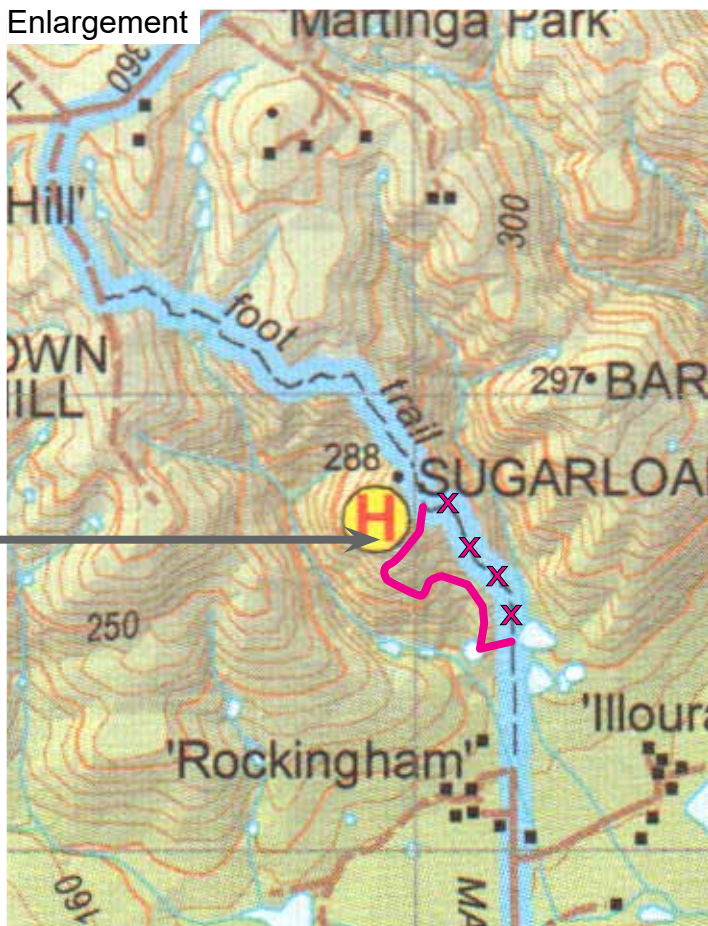

November 2020

2014 Southern Guidebook, Map 2.3

Re-route up The Sugarloaf, north of Inman Valley

A 600m re-route up The Sugarloaf, north of Inman Valley. An improved realignment was marked in November 2020.

Newland Hill to Inman Valley Map 2.3

Enlargement

600m Re-route