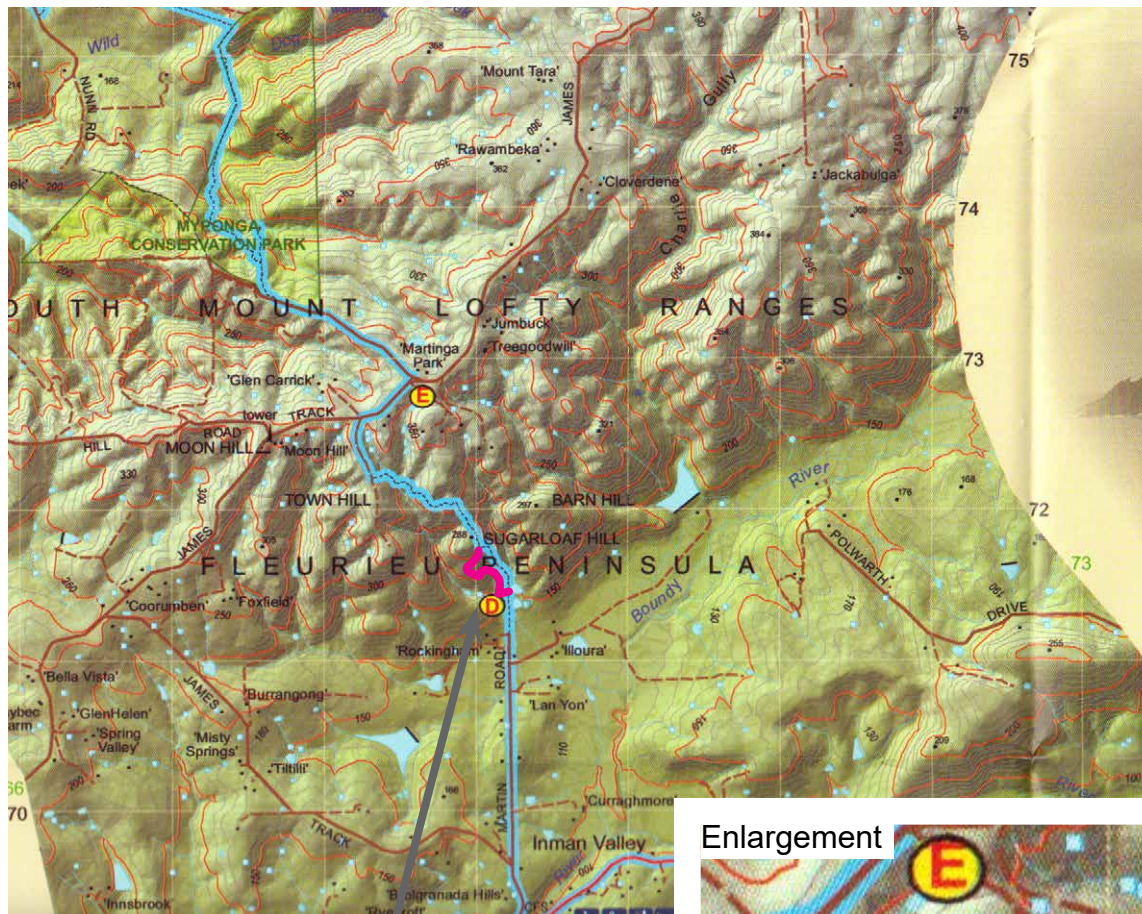

November 2020

Mapsheets 1C Victor Harbor to Mount Cone

Re-route up The Sugarloaf, north of Inman Valley

A 600m re-route up The Sugarloaf, north of Inman Valley. An improved realignment was marked in November 2020.

600m Re-route

Enlargement