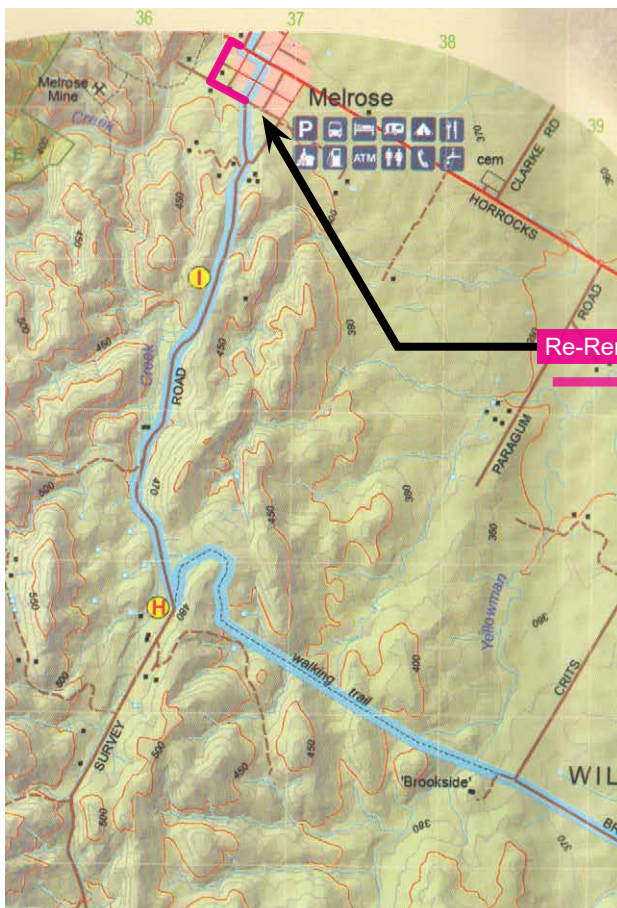

September 2019

Mapsheets 6A Wirrabara Forest to Melrose

Mapsheets 6B Melrose to Wilmington

Minor Re-Route through Melrose

A 700 metre section of the Heysen Trail has been re-routed as it enters Melrose from the south.

Mapsheets 6B Melrose to Wilmington

Mapsheets 6A Wirrabara Forest to Melrose

Enlargement