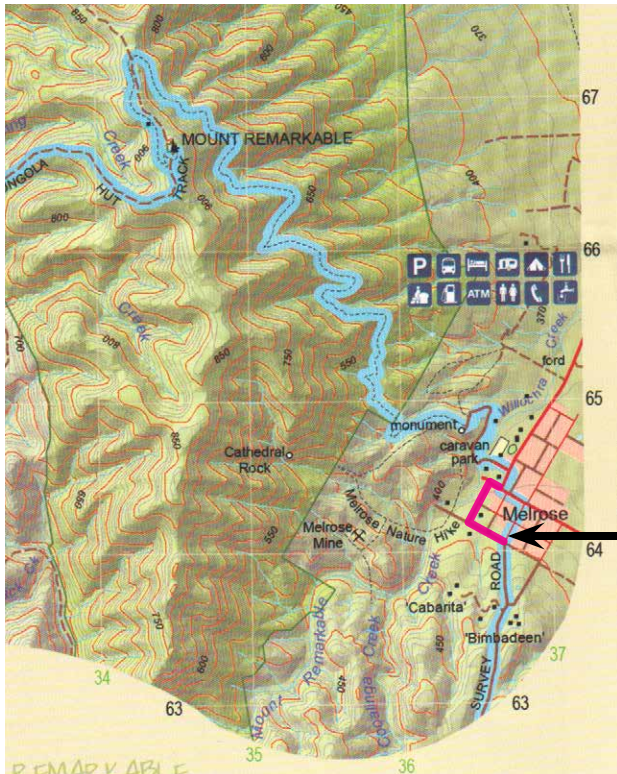

September 2019

Mapsheets 6A Wirrabara Forest to Melrose

Mapsheets 6B Melrose to Wilmington

Minor Re-Route through Melrose

A 700 metre section of the Heysen Trail has been re-routed as it enters Melrose from the south.

Mapsheets 6B Melrose to Wilmington

Mapsheets 6A Wirrabara Forest to Melrose

Enlargement