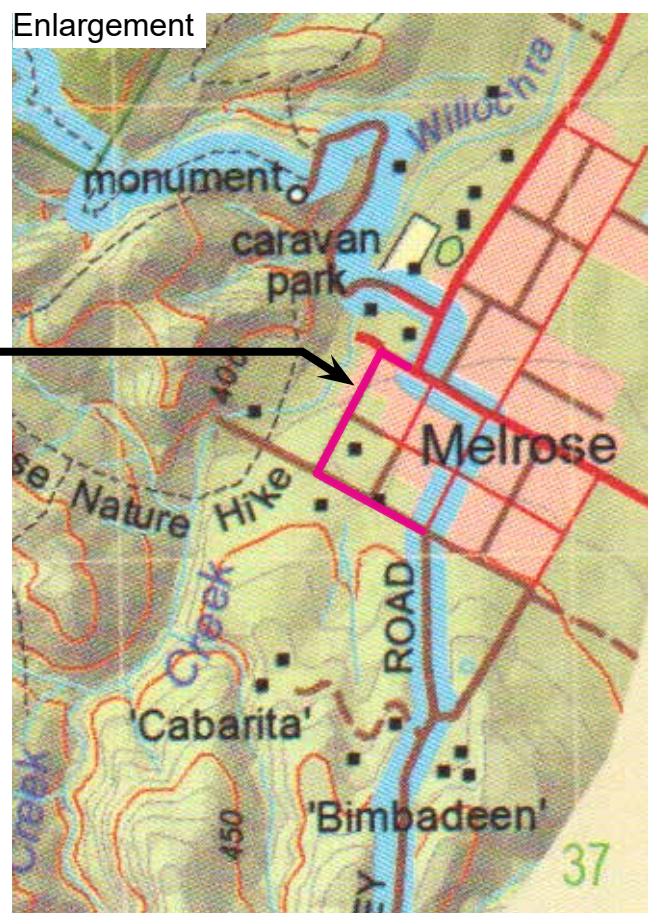

September 2019

Mapsheets 6A Wirrabara Forest to Melrose

Mapsheets 6B Melrose to Wilmington

Minor Re-Route through Melrose

A 700 metre section of the Heysen Trail has been re-routed as it enters Melrose from the south.

Mapsheets 6B Melrose to Wilmington

Mapsheets 6A Wirrabara Forest to Melrose

Enlargement