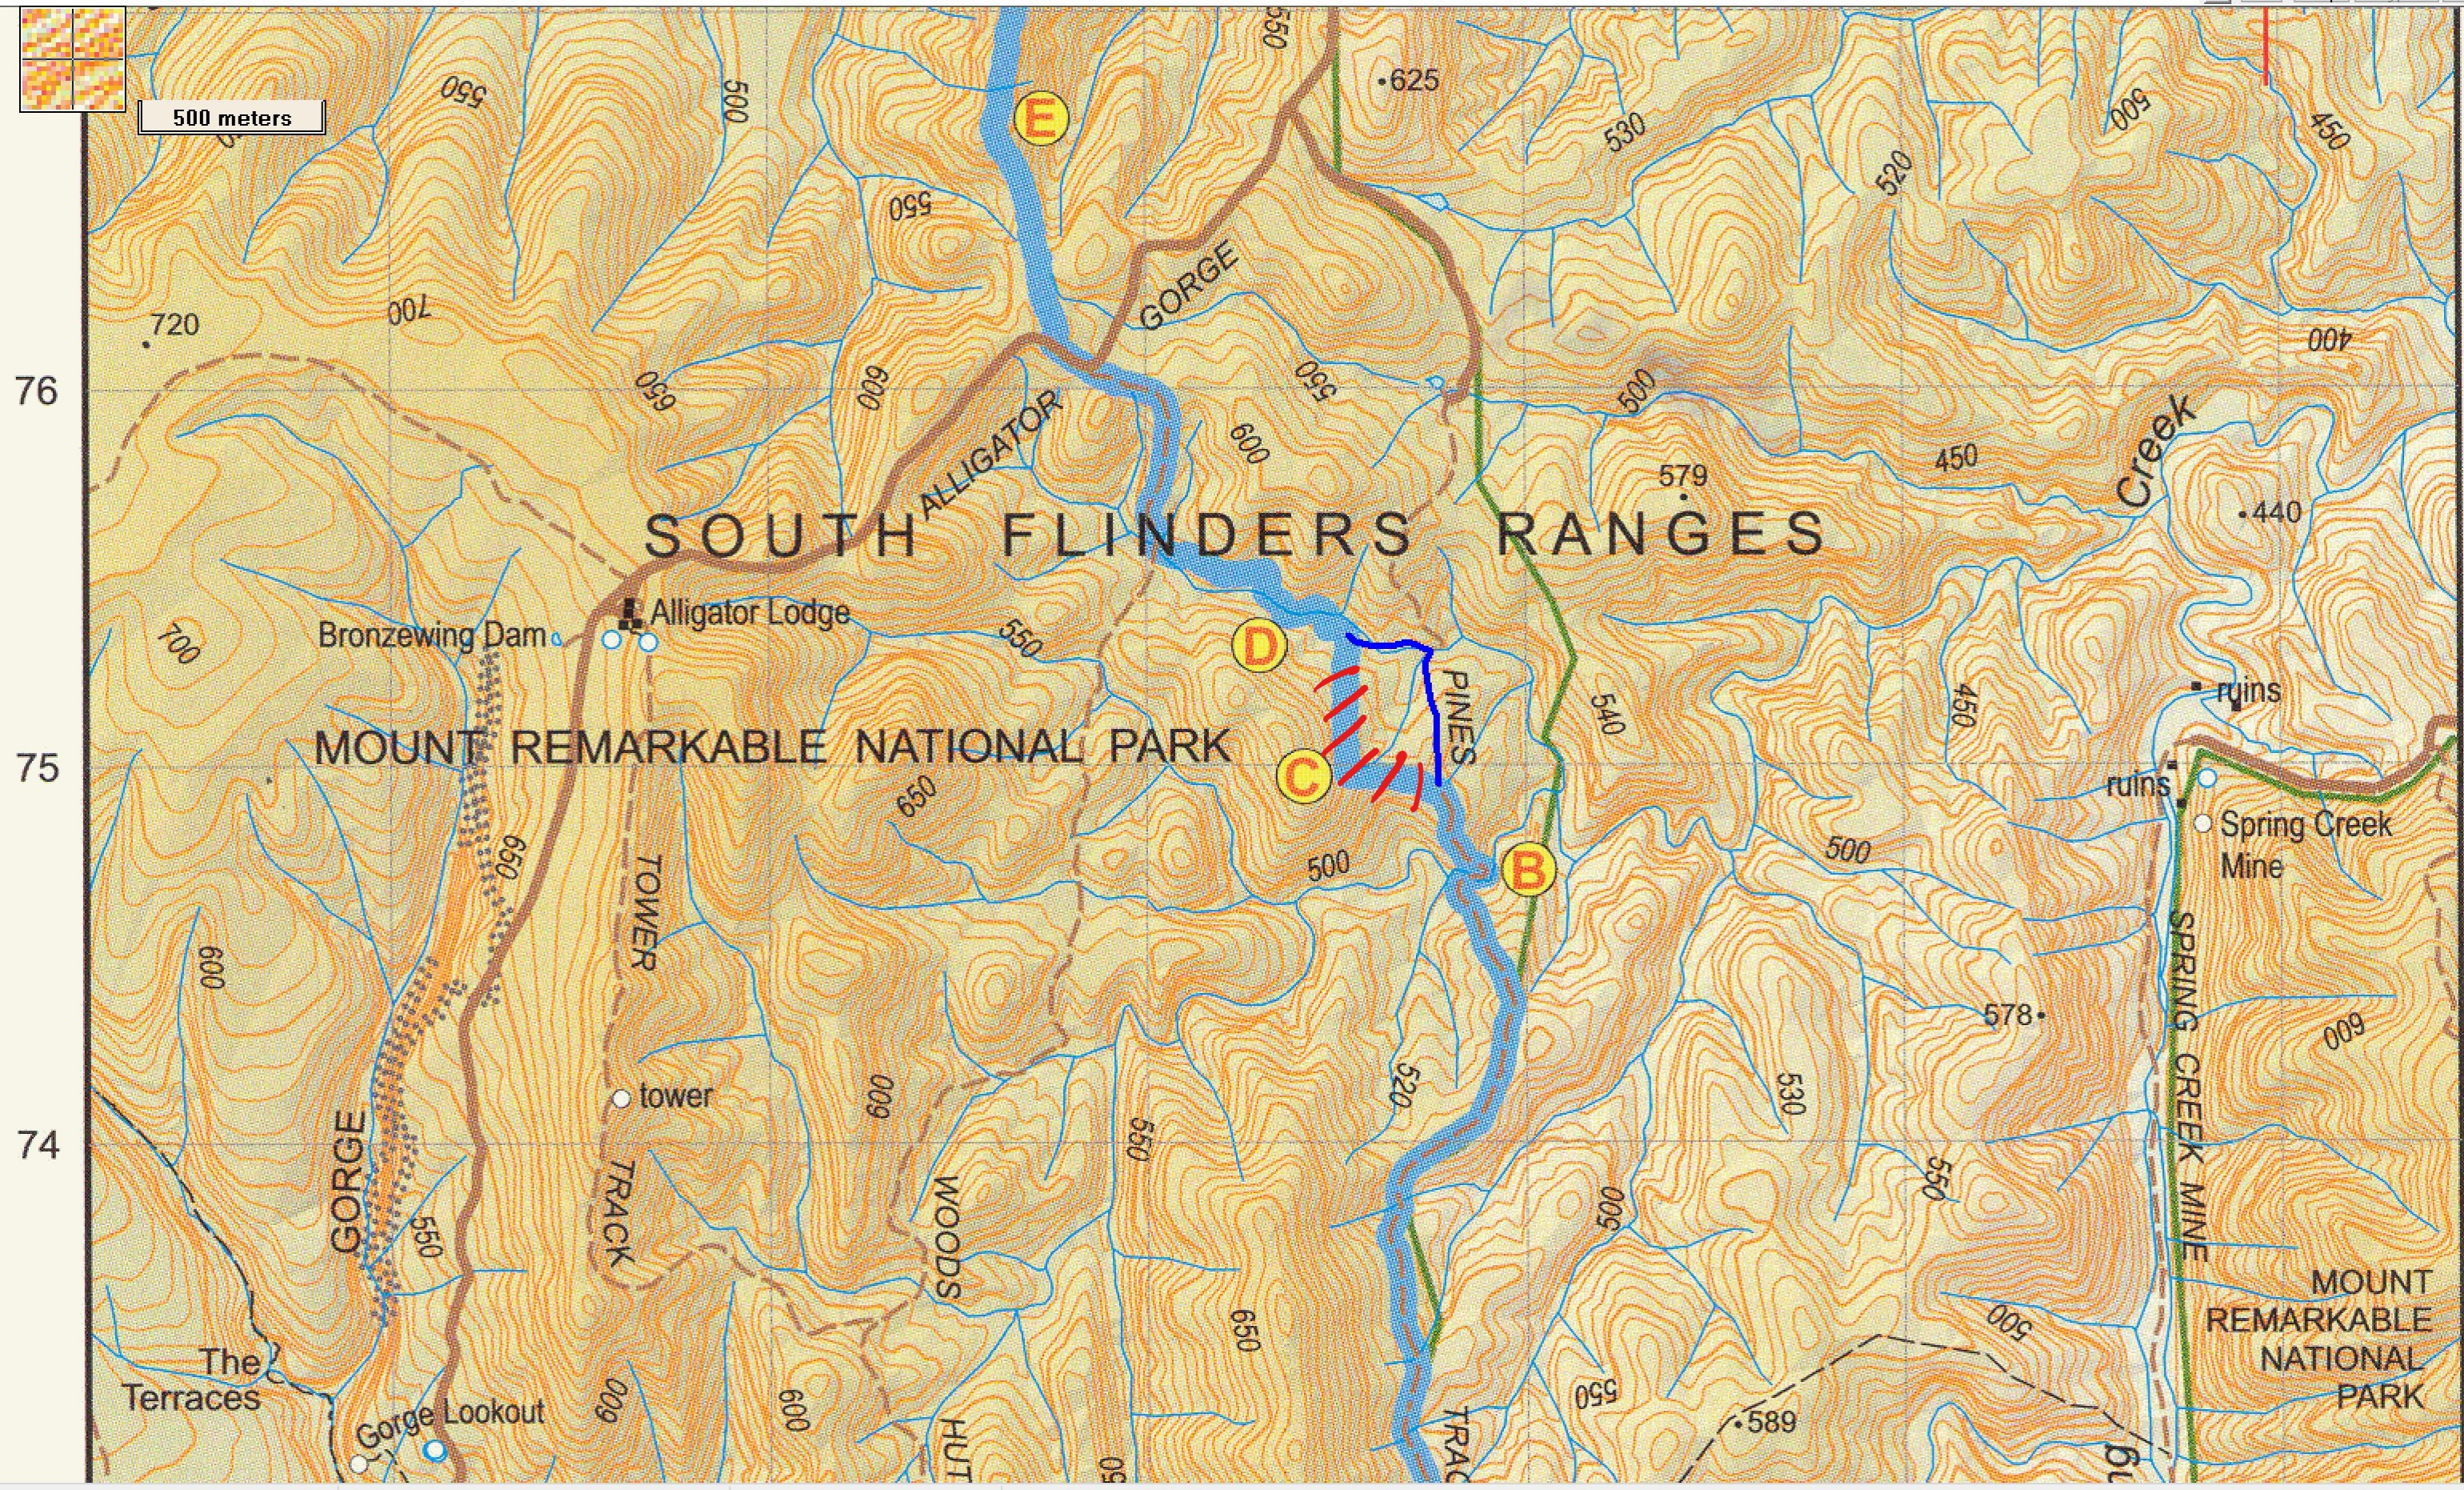

500 meters

SOUTH FLINDERS RANGES

MOUNT REMARKABLE NATIONAL PARK

Bronzewing Dam
Alligator Lodge

D

C

B

PINES

ruins

ruins
Spring Creek Mine

SPRING CREEK MINE

MOUNT
REMARKABLE
NATIONAL
PARK

TOWER

tower

TRACK

WOODS

HUT

TRAC

GORGE

GORGE

Creek

The
Terraces

Gorge Lookout

720