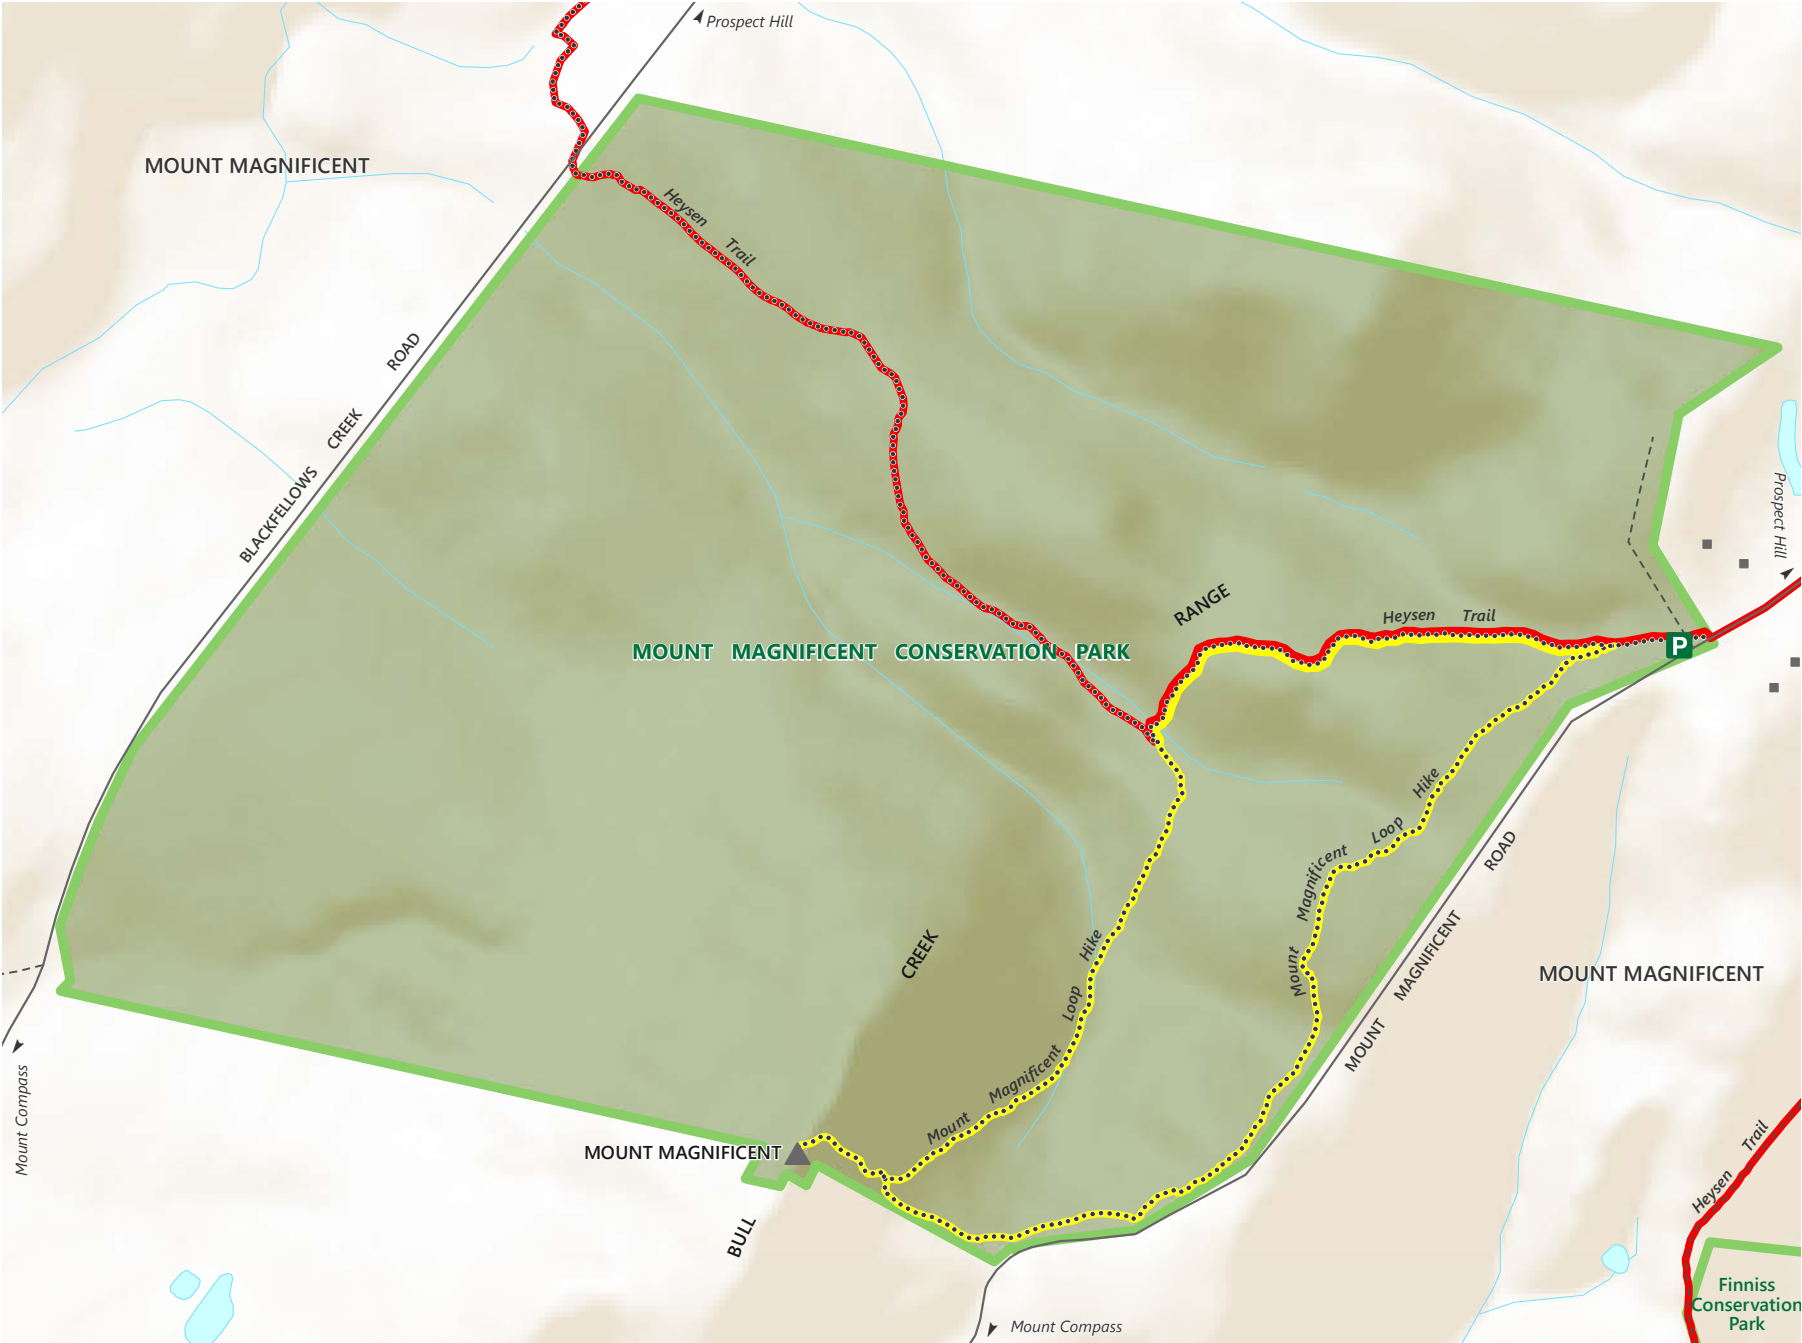

Mount Magnificent Conservation Park

-  Unsealed road
-  Vehicle track
-  Walking trail
-  Mount Magnificent Loop Hike
-  Heysen Trail
-  Mount Magnificent Conservation Park
-  Parking

DEW does not guarantee that this map is error free. Use of the map is at the user's sole risk and the information contained on the map may be subject to change without notice. Cartography by DEW, Mapland - 2020

Visit parks.sa.gov.au
 Get the Avenza PDF Maps app to use park maps on your phone.
 For more information, contact:
 Department for Environment and Water
 E: parks@sa.gov.au
 P: 08 8207 7700