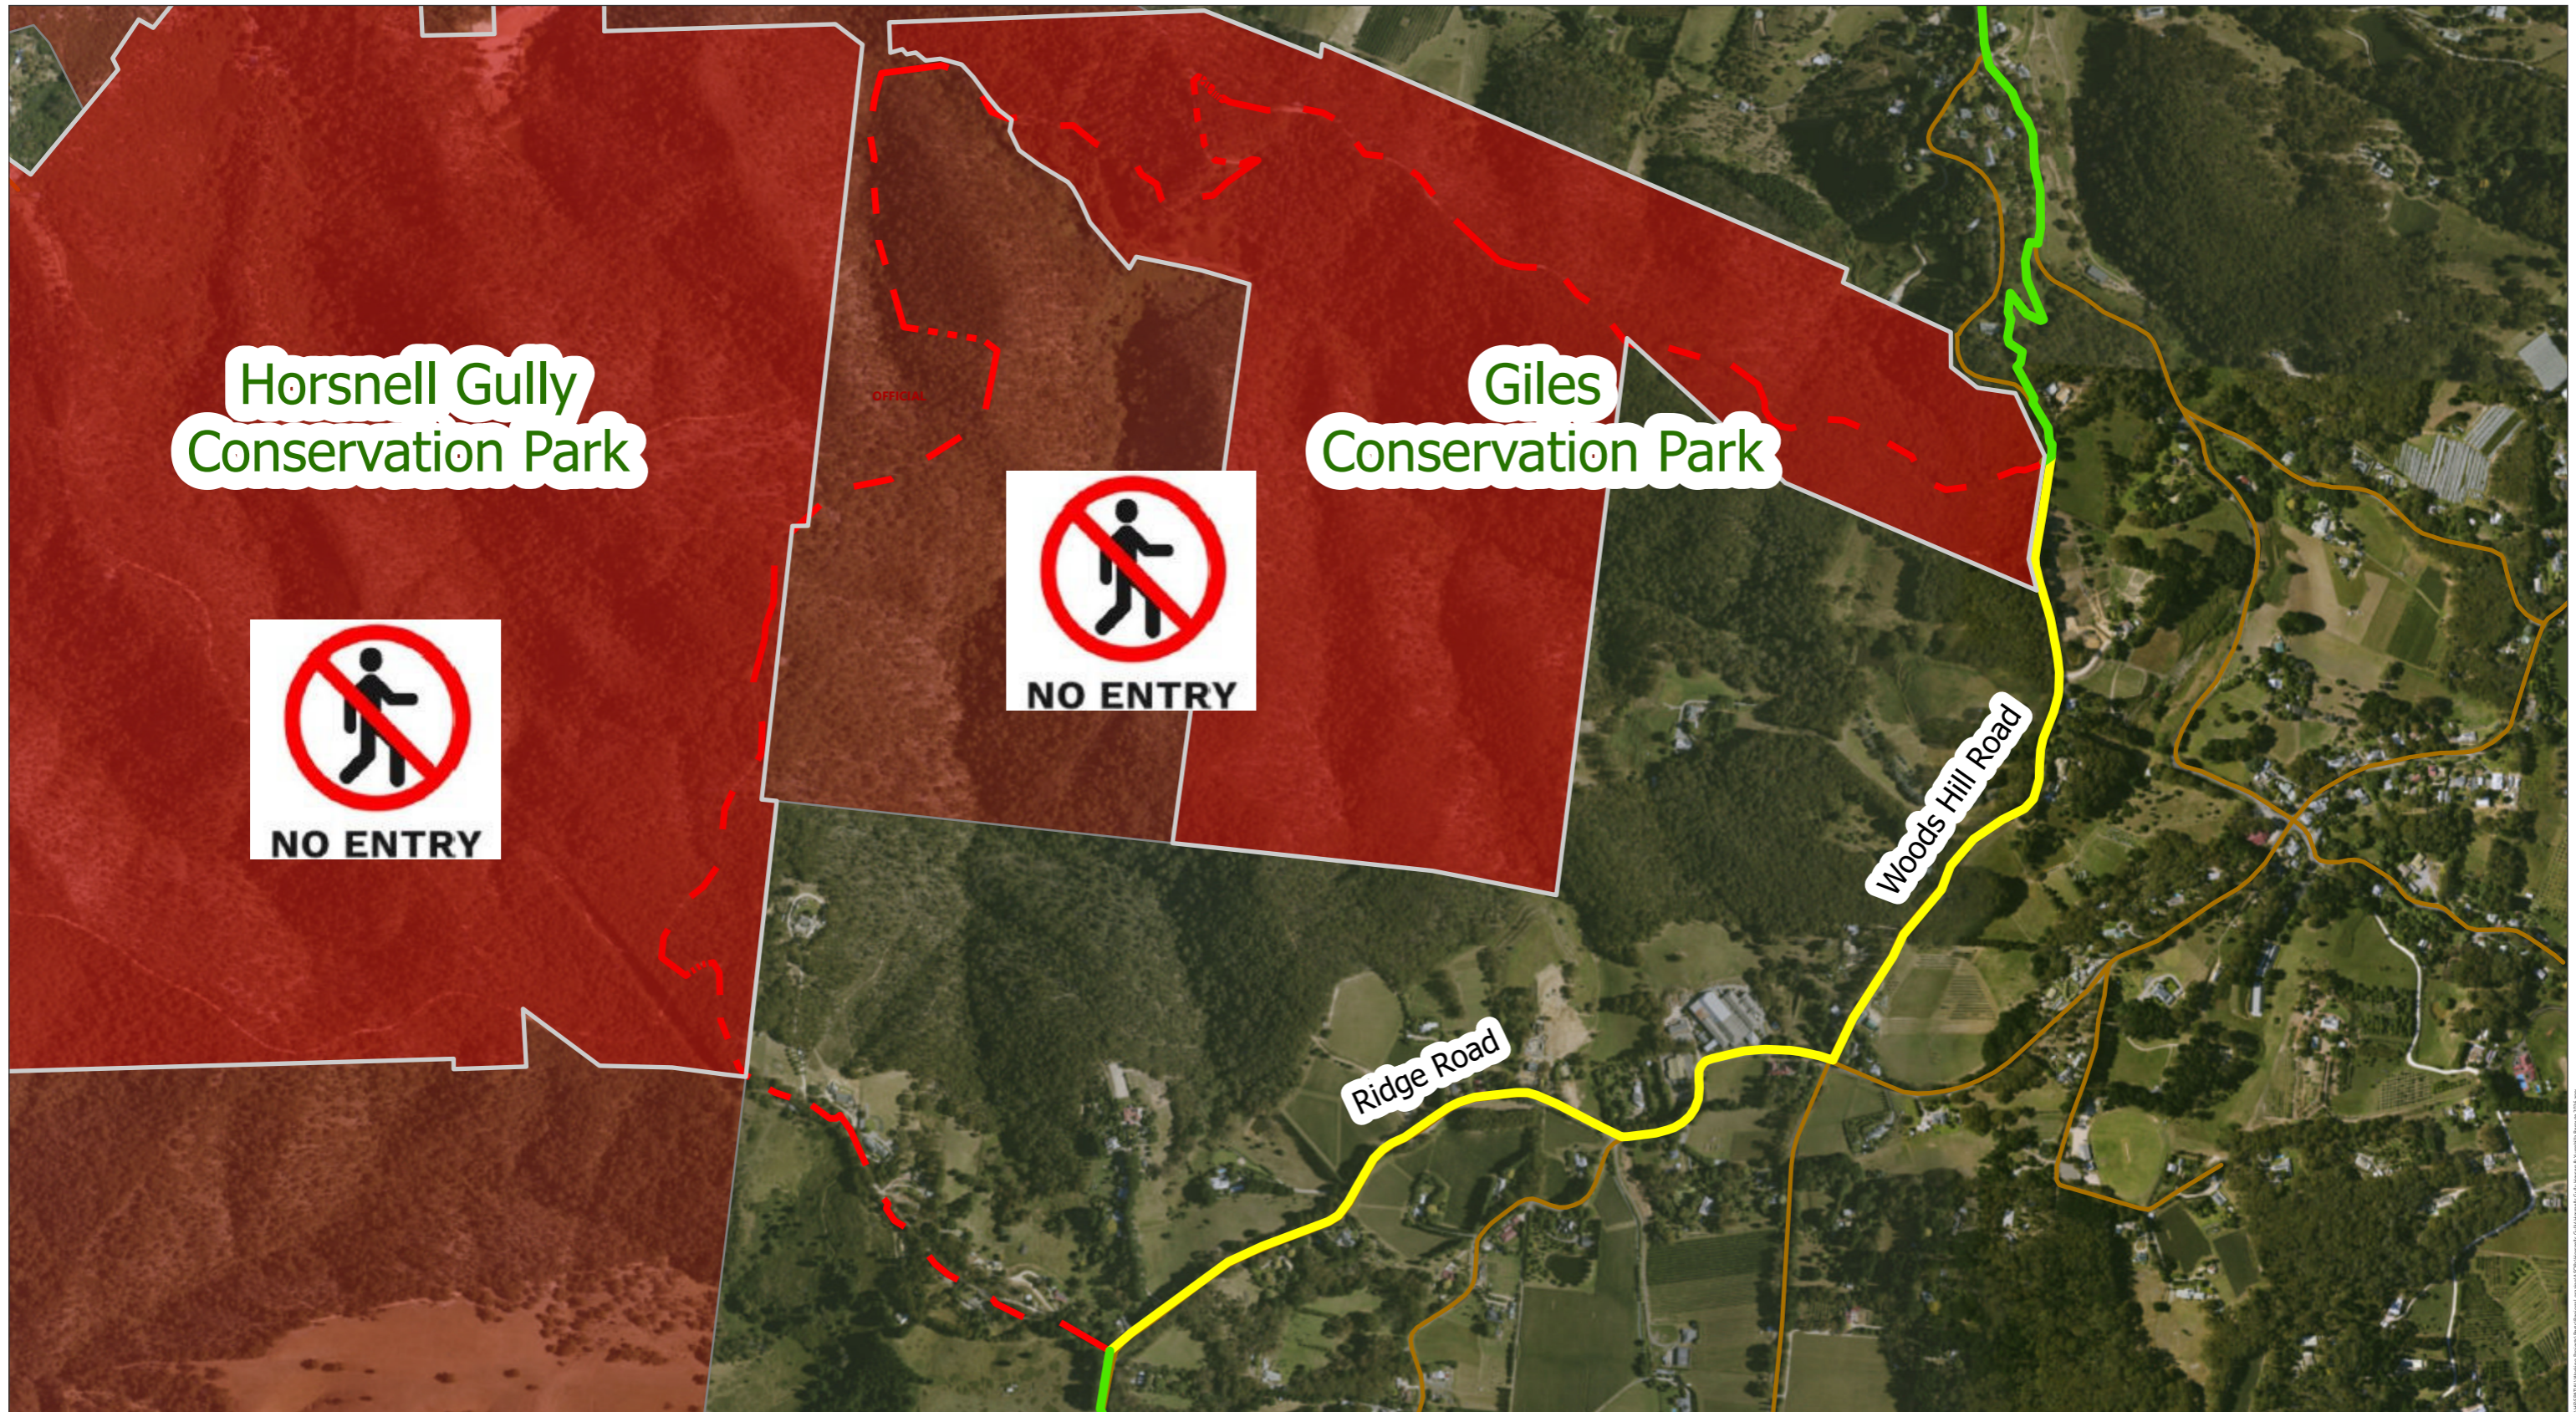

Heysen Trail / Yurrebilla Trail
Temporary Reroute for Feral Deer Control Operations
1:00pm Sunday 21 June - 6:00am Thursday 25 June 2026

Legend

Trail status

- - - - Heysen-Yurrebilla Trail Closed
- Heysen-Yurrebilla Trail Detour
- Heysen-Yurrebilla Trail Open

Produced by Date Saved: 4/06/2026 3:59 PM
Date Landscapes Hills and Fleurieu
Projection GDA2020 South Australia Lambert

© Crown in right of the State of South Australia, Hills and Fleurieu Landscape Board. The HFLB does not guarantee that this map is error free. Use of the map is at the user's sole risk and the information contained on the map may be subject to change without notice.